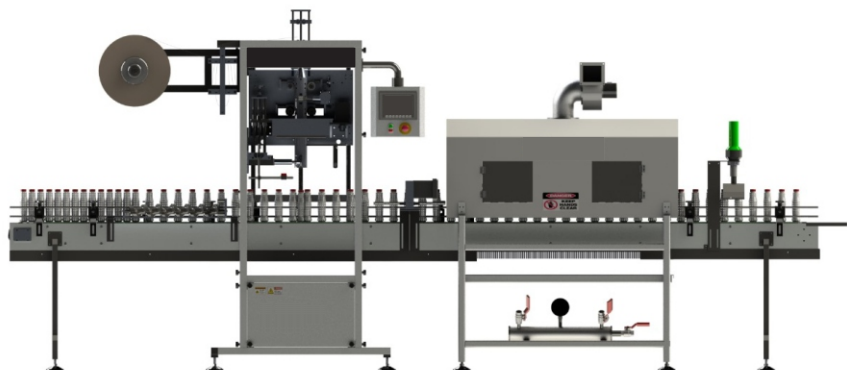

# LABEL / SLEEVE APPLICATOR SOLUTIONS

 Label Applicator

 Sleeve Applicator

**COMPAK**  
*DISCOVER THE DIFFERENCE*

**COMPLETE  
PACKAGING  
SOLUTION**

411, Highway Commerce Centre, I. B. Patel Road,  
Goregaon (East), Mumbai - 400063.